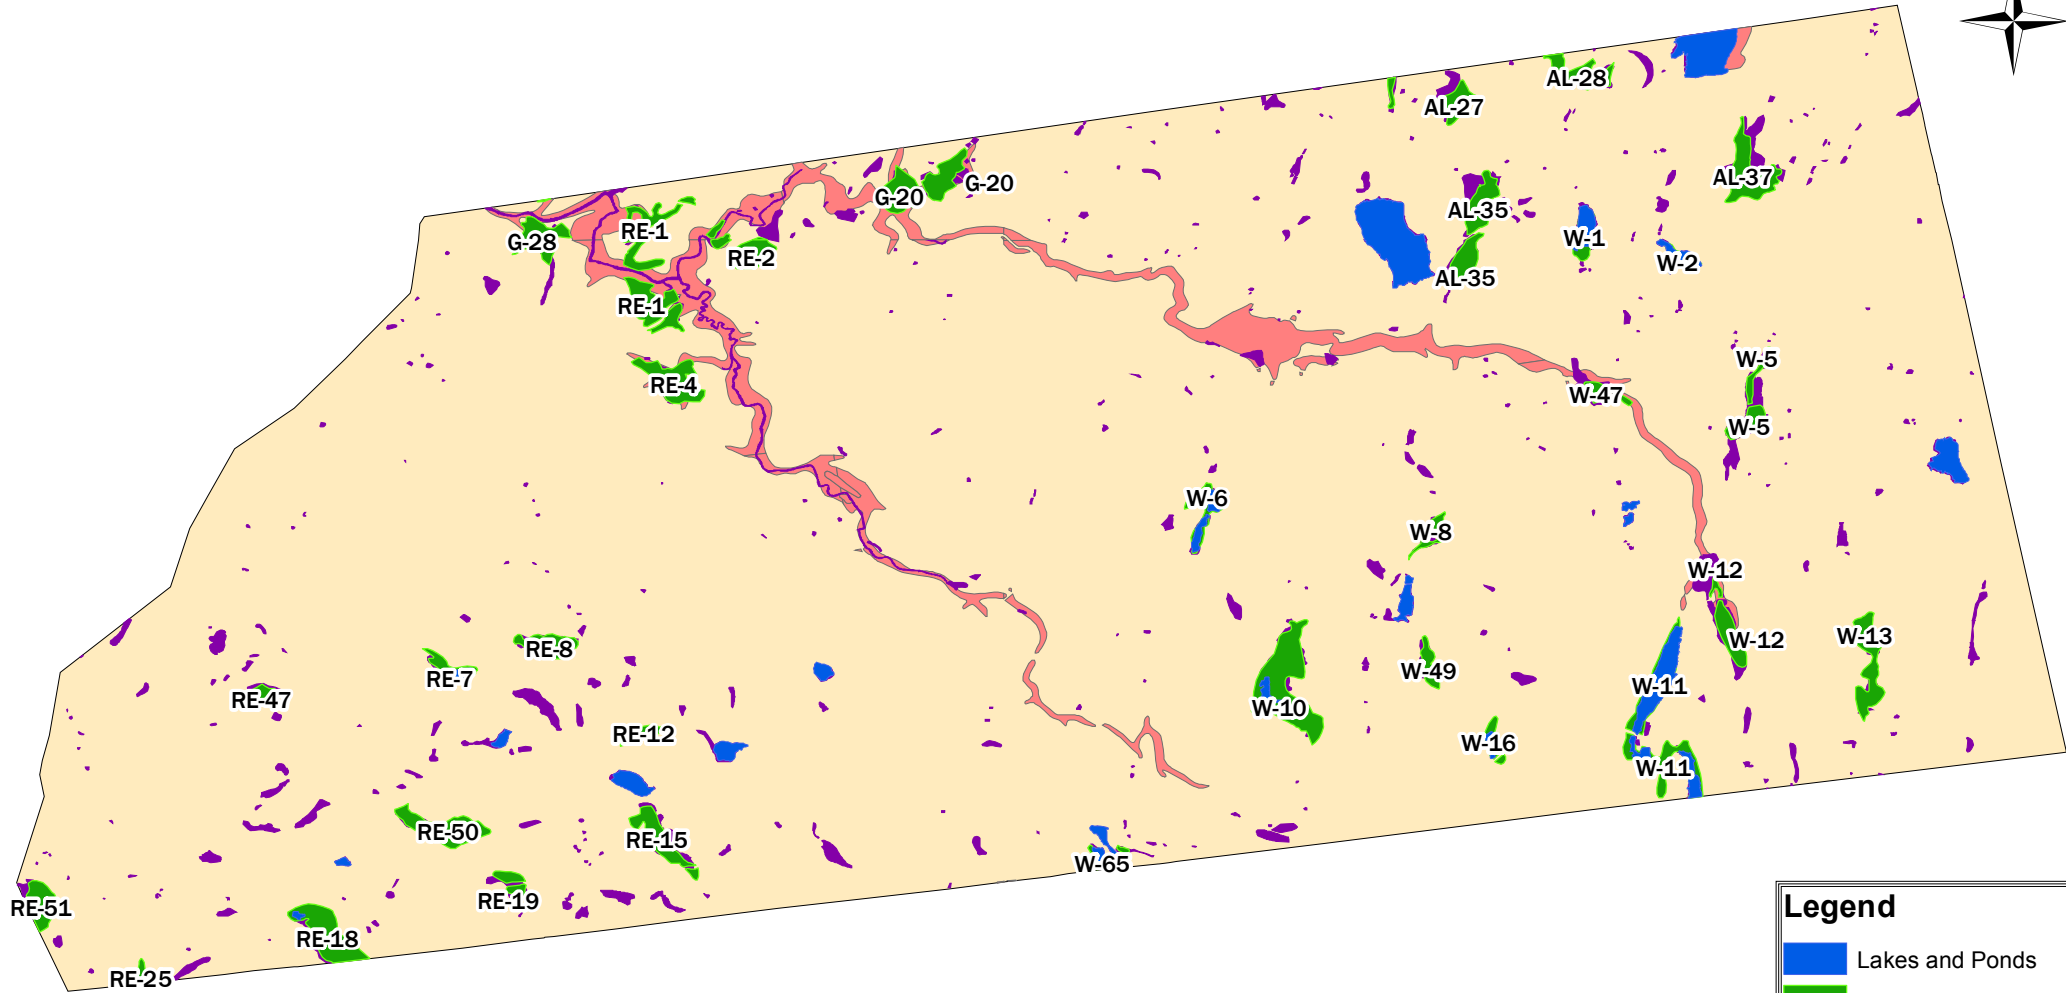

Berne, NY DEC Wetlands and NWI Wetlands

Legend

- Lakes and Ponds
- DEC Wetlands
- NWI Wetlands
- FEMA 1% Floodzone
- Town Border