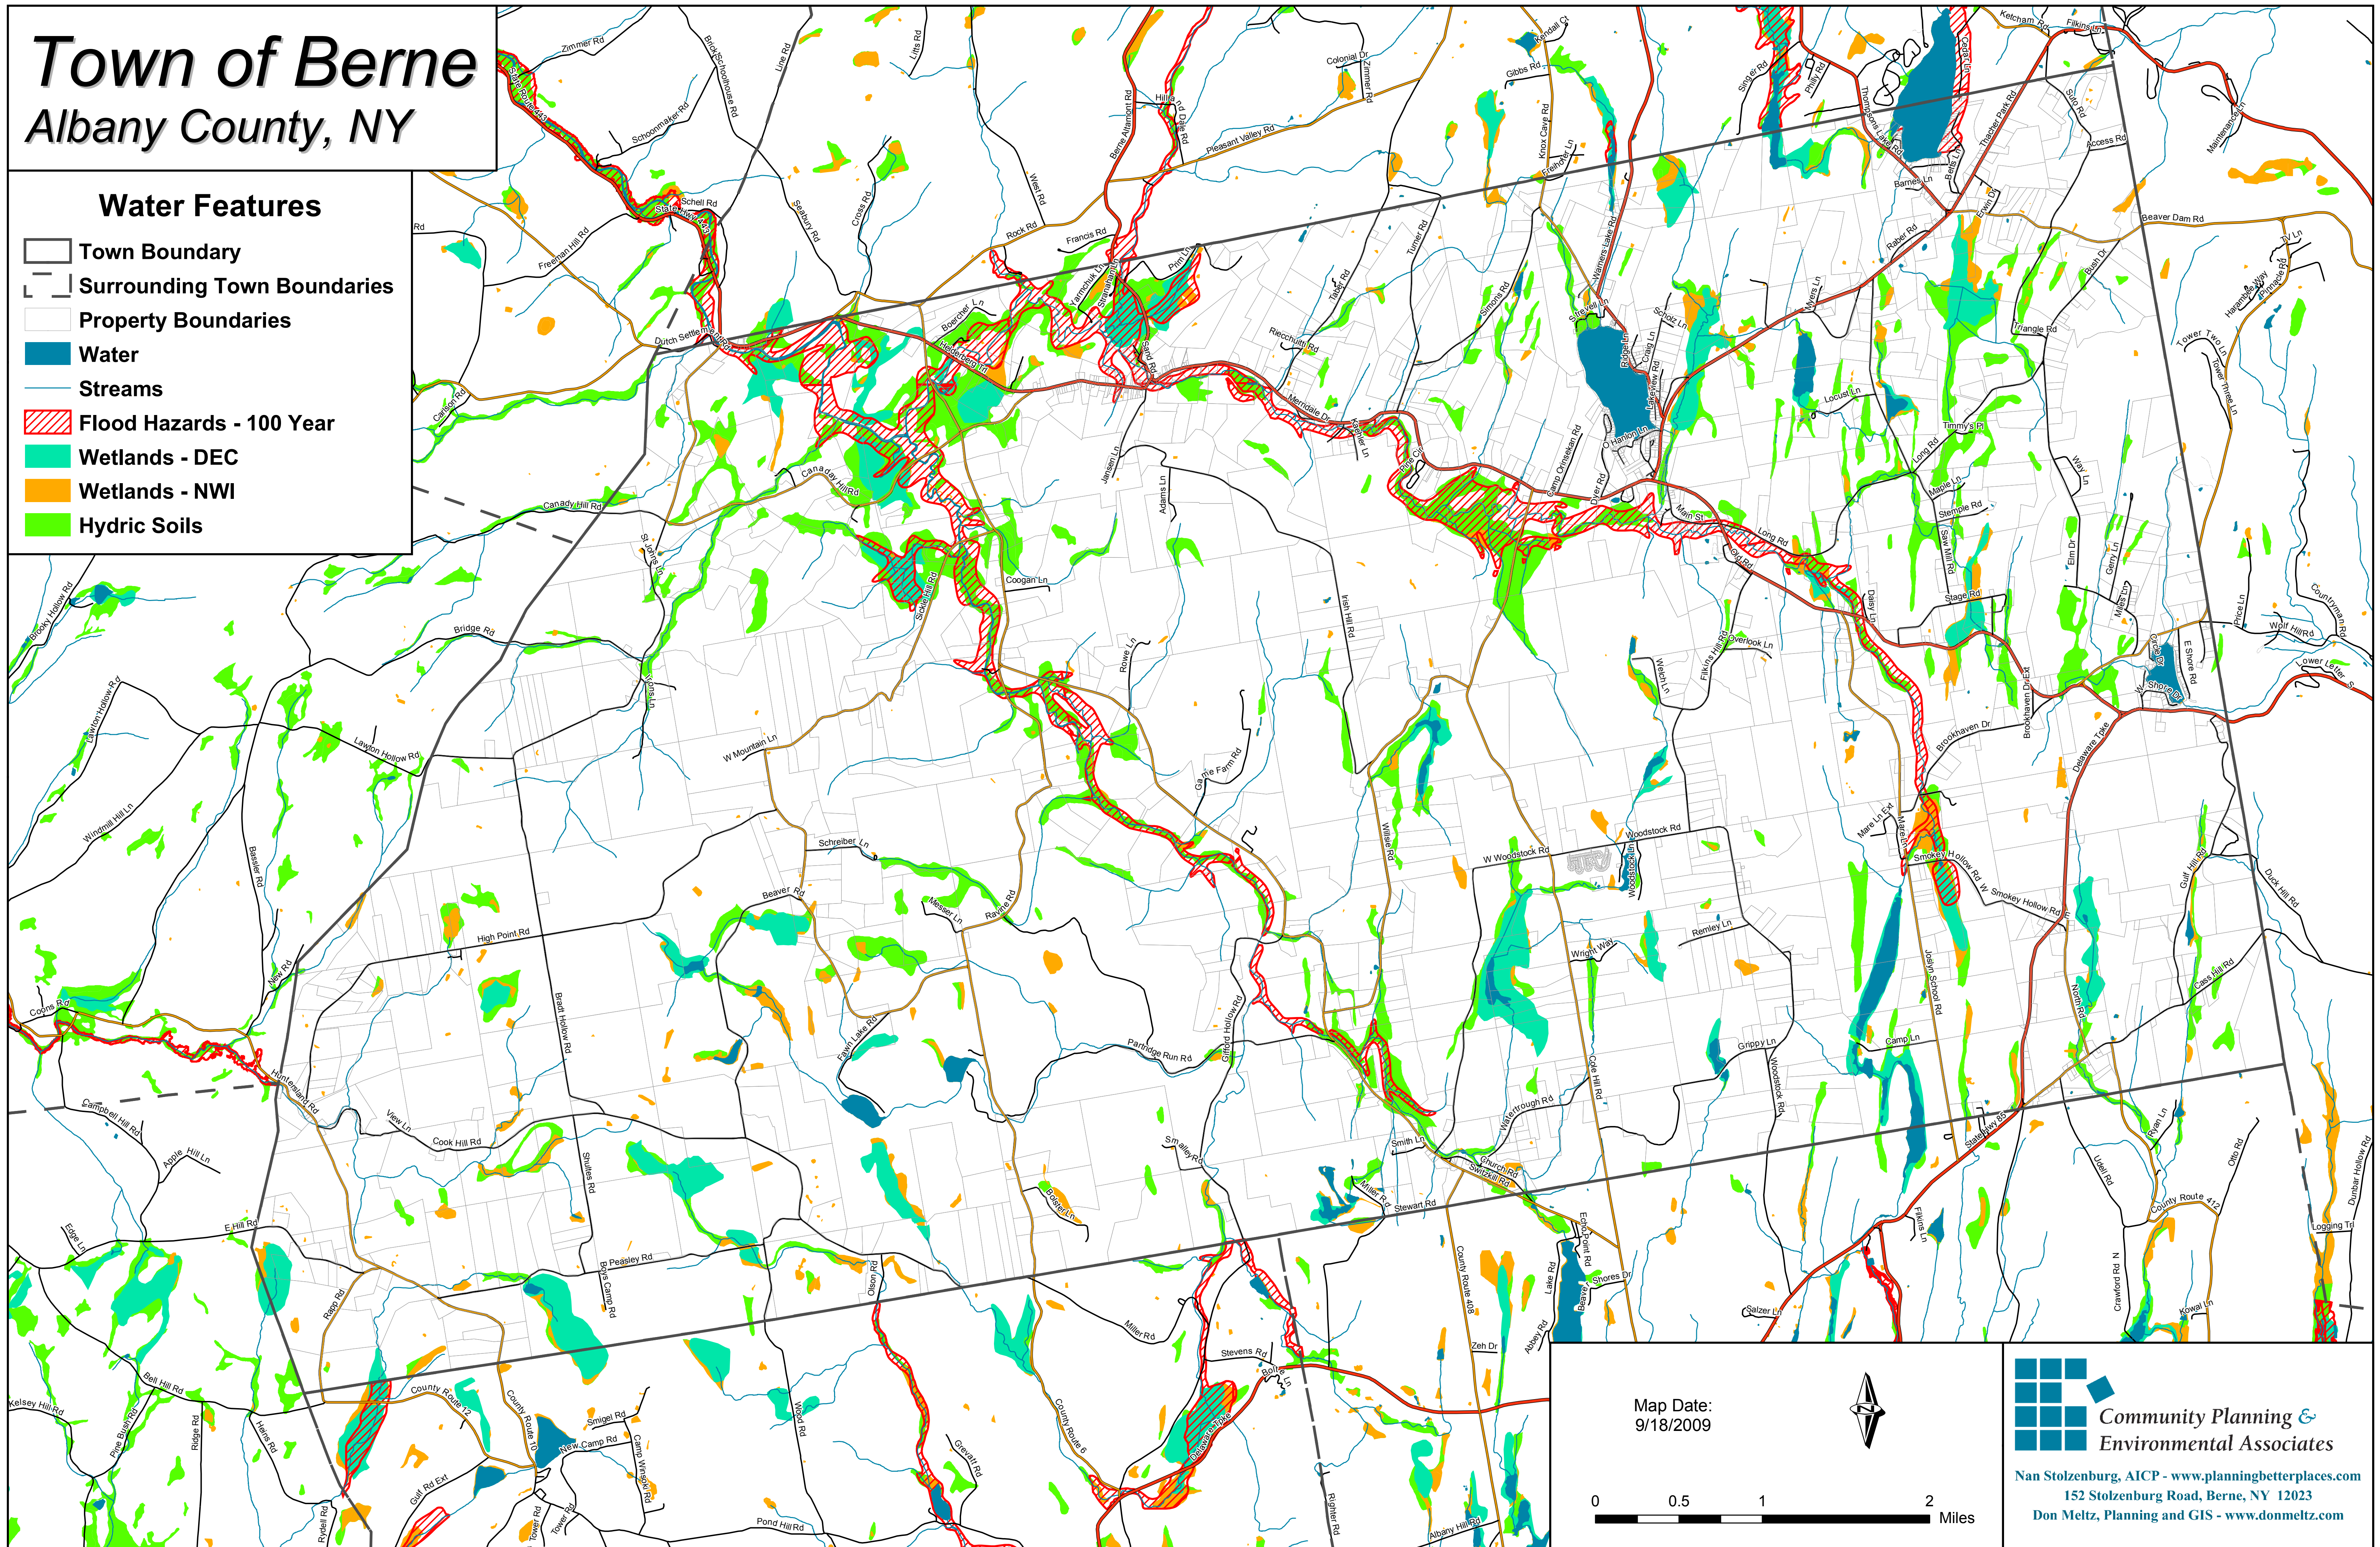

# Town of Berne

## Albany County, NY

### Water Features

- Town Boundary
- Surrounding Town Boundaries
- Property Boundaries
- Water
- Streams
- Flood Hazards - 100 Year
- Wetlands - DEC
- Wetlands - NWI
- Hydric Soils

Map Date:  
9/18/2009