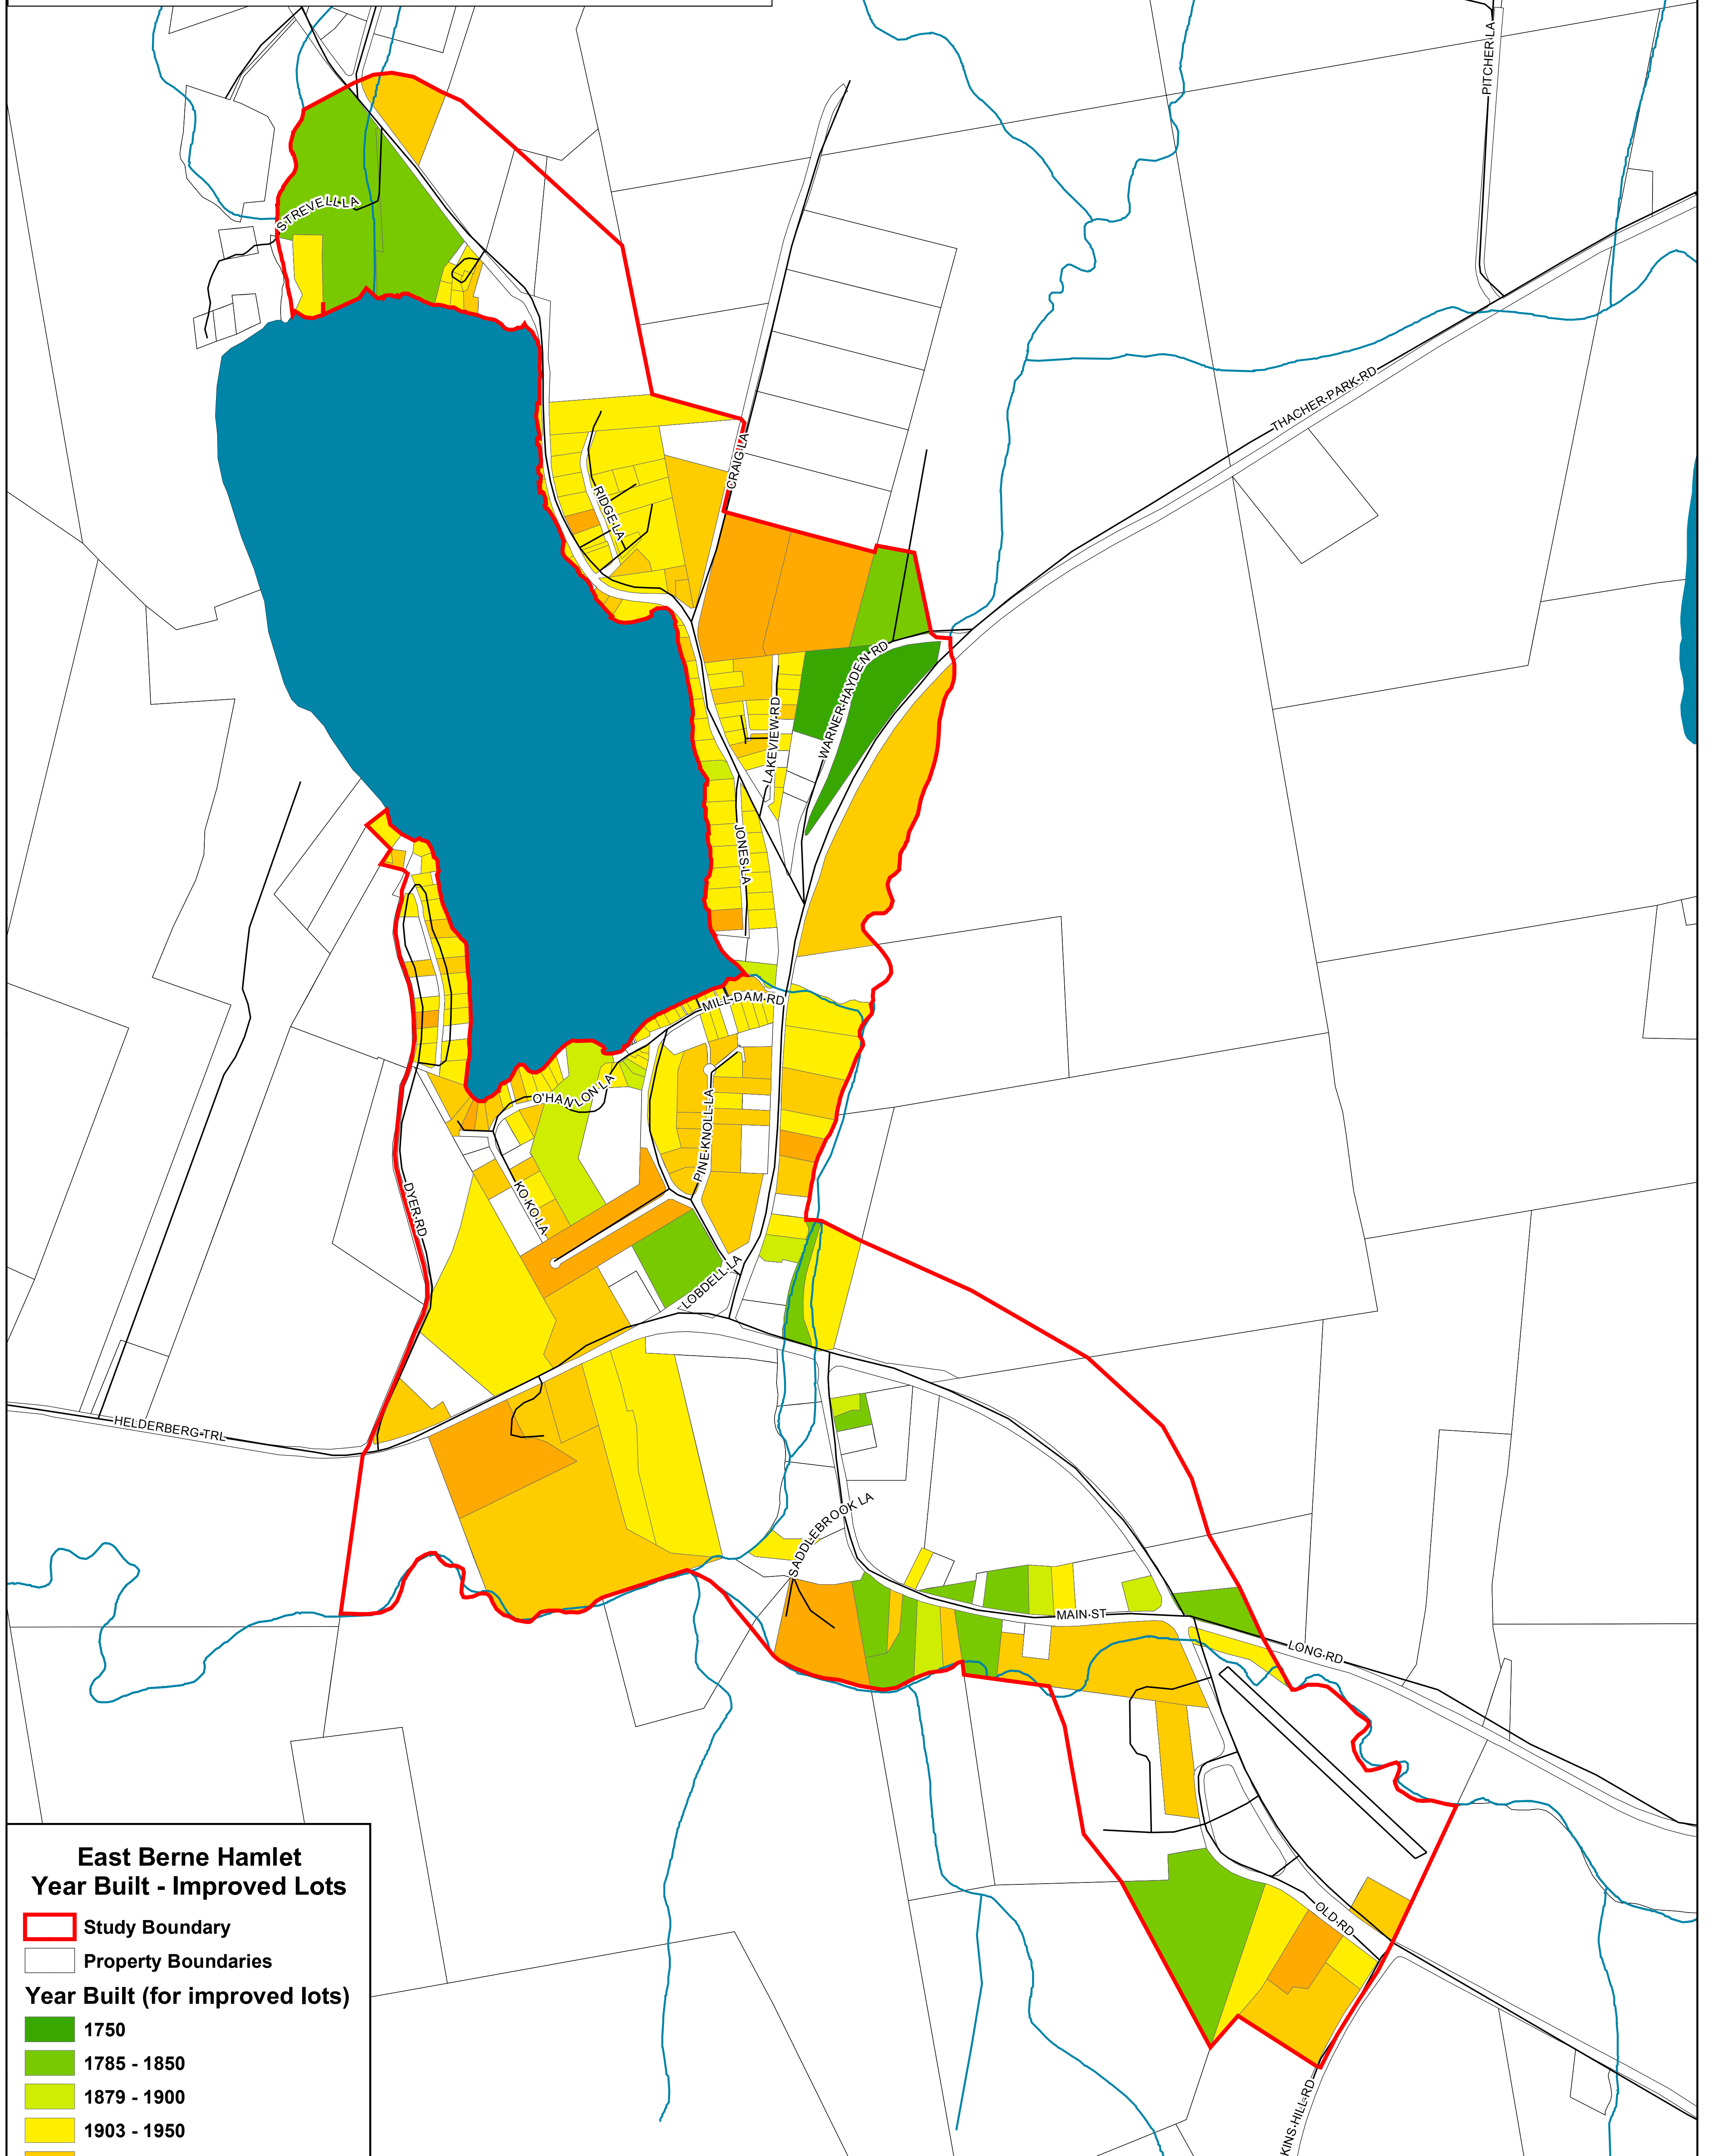

Town of Berne Hamlet of East Berne Albany County, NY

**Community Planning &
Environmental Associates**
 Nan Stolzenburg, AICP - www.planningbetterplaces.com
 152 Stolzenburg Road, Berne, NY 12023
 Don Meltz, Planning and GIS - www.donmeltz.com

**East Berne Hamlet
Year Built - Improved Lots**

-  Study Boundary
-  Property Boundaries
- Year Built (for improved lots)**
-  1750
-  1785 - 1850
-  1879 - 1900
-  1903 - 1950
-  1951 - 1975
-  1980 - 2003
-  Water
-  Streams
-  Roads