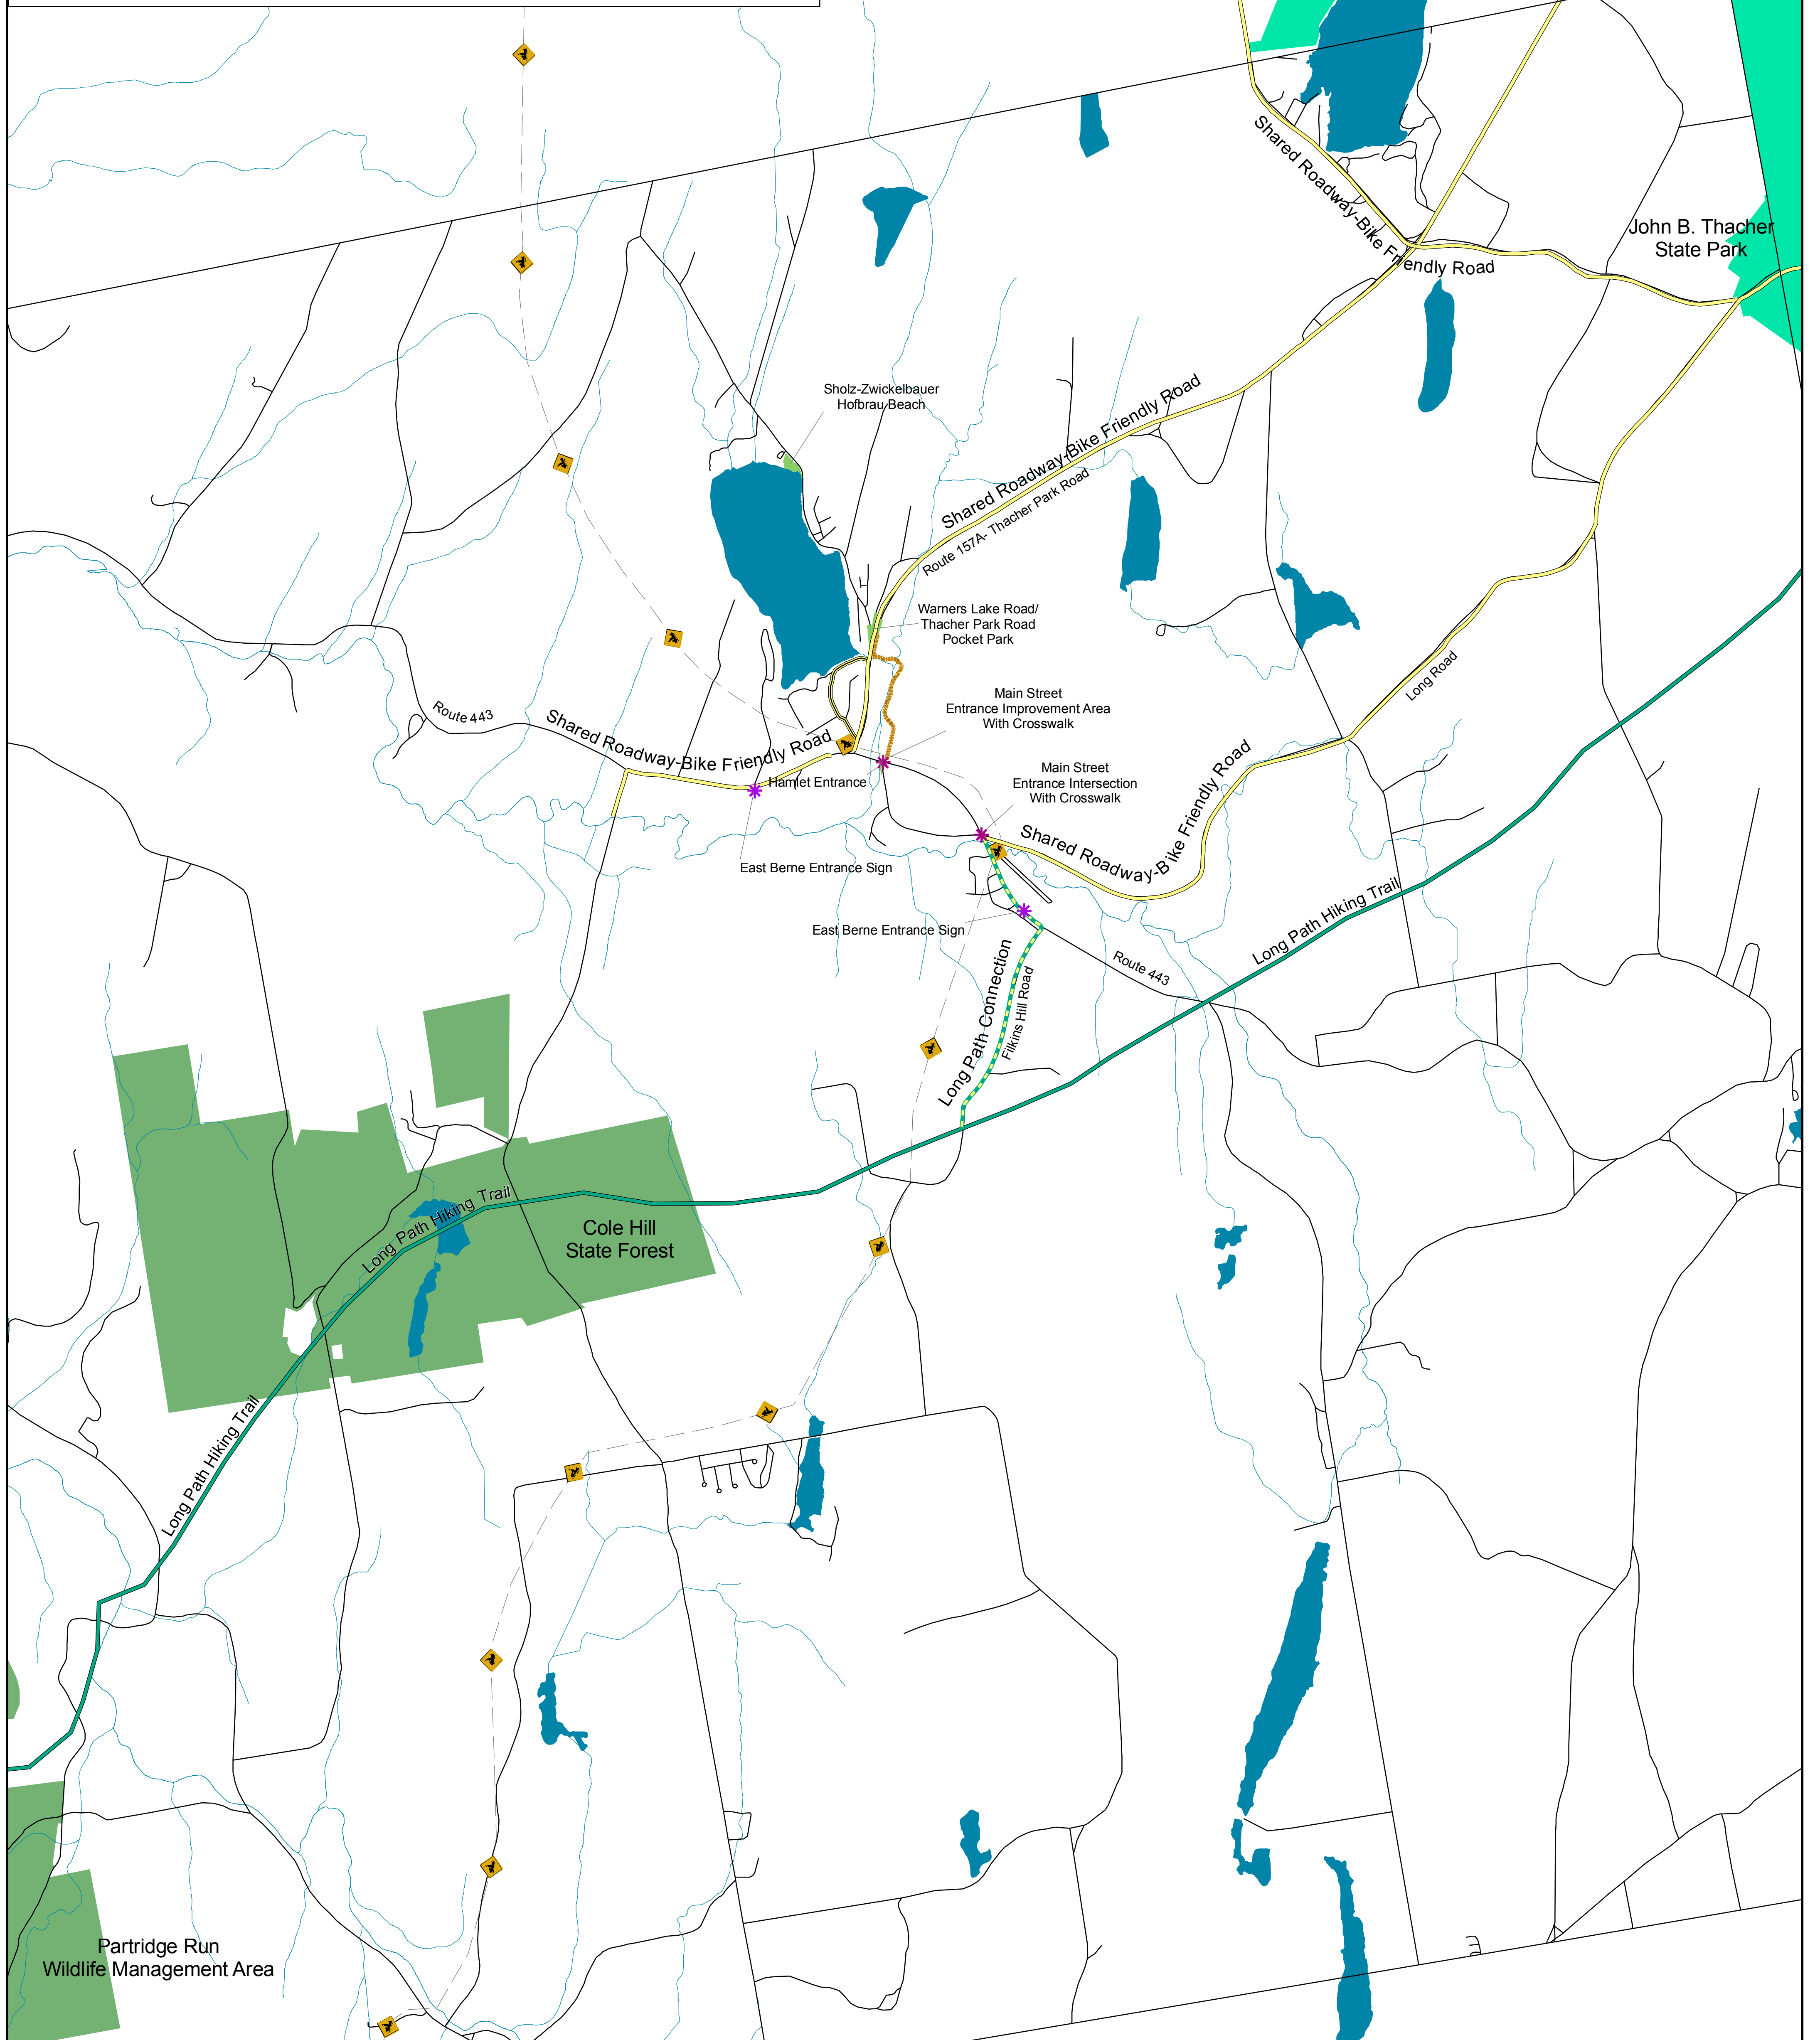

Town of Berne Hamlet of East Berne Albany County, NY

Community Planning & Environmental Associates
 Nan Stolzenburg, AICP - www.planningbetterplaces.com
 152 Stolzenburg Road, Berne, NY 12023
 Don Meltz, Planning and GIS - www.donmeltz.com

**East Berne Hamlet
Trails and Linkages, Regional View
Version 1, 7-24-2007**

- | | |
|-------------------|-----------------------------------|
| Town_Boundary | Concept Targets |
| Roads | East Berne Entrance Sign |
| Water | Main Street Entrance Intersection |
| Streams | Concept Connections |
| Snowmobile Trail | Possible Wetland Boardwalk/Trail |
| State Parks | Pedestrian Friendly Street |
| DEC Lands | Shared Roadway-Bike Friendly Road |
| Trail - Long Path | Long Path Connection |