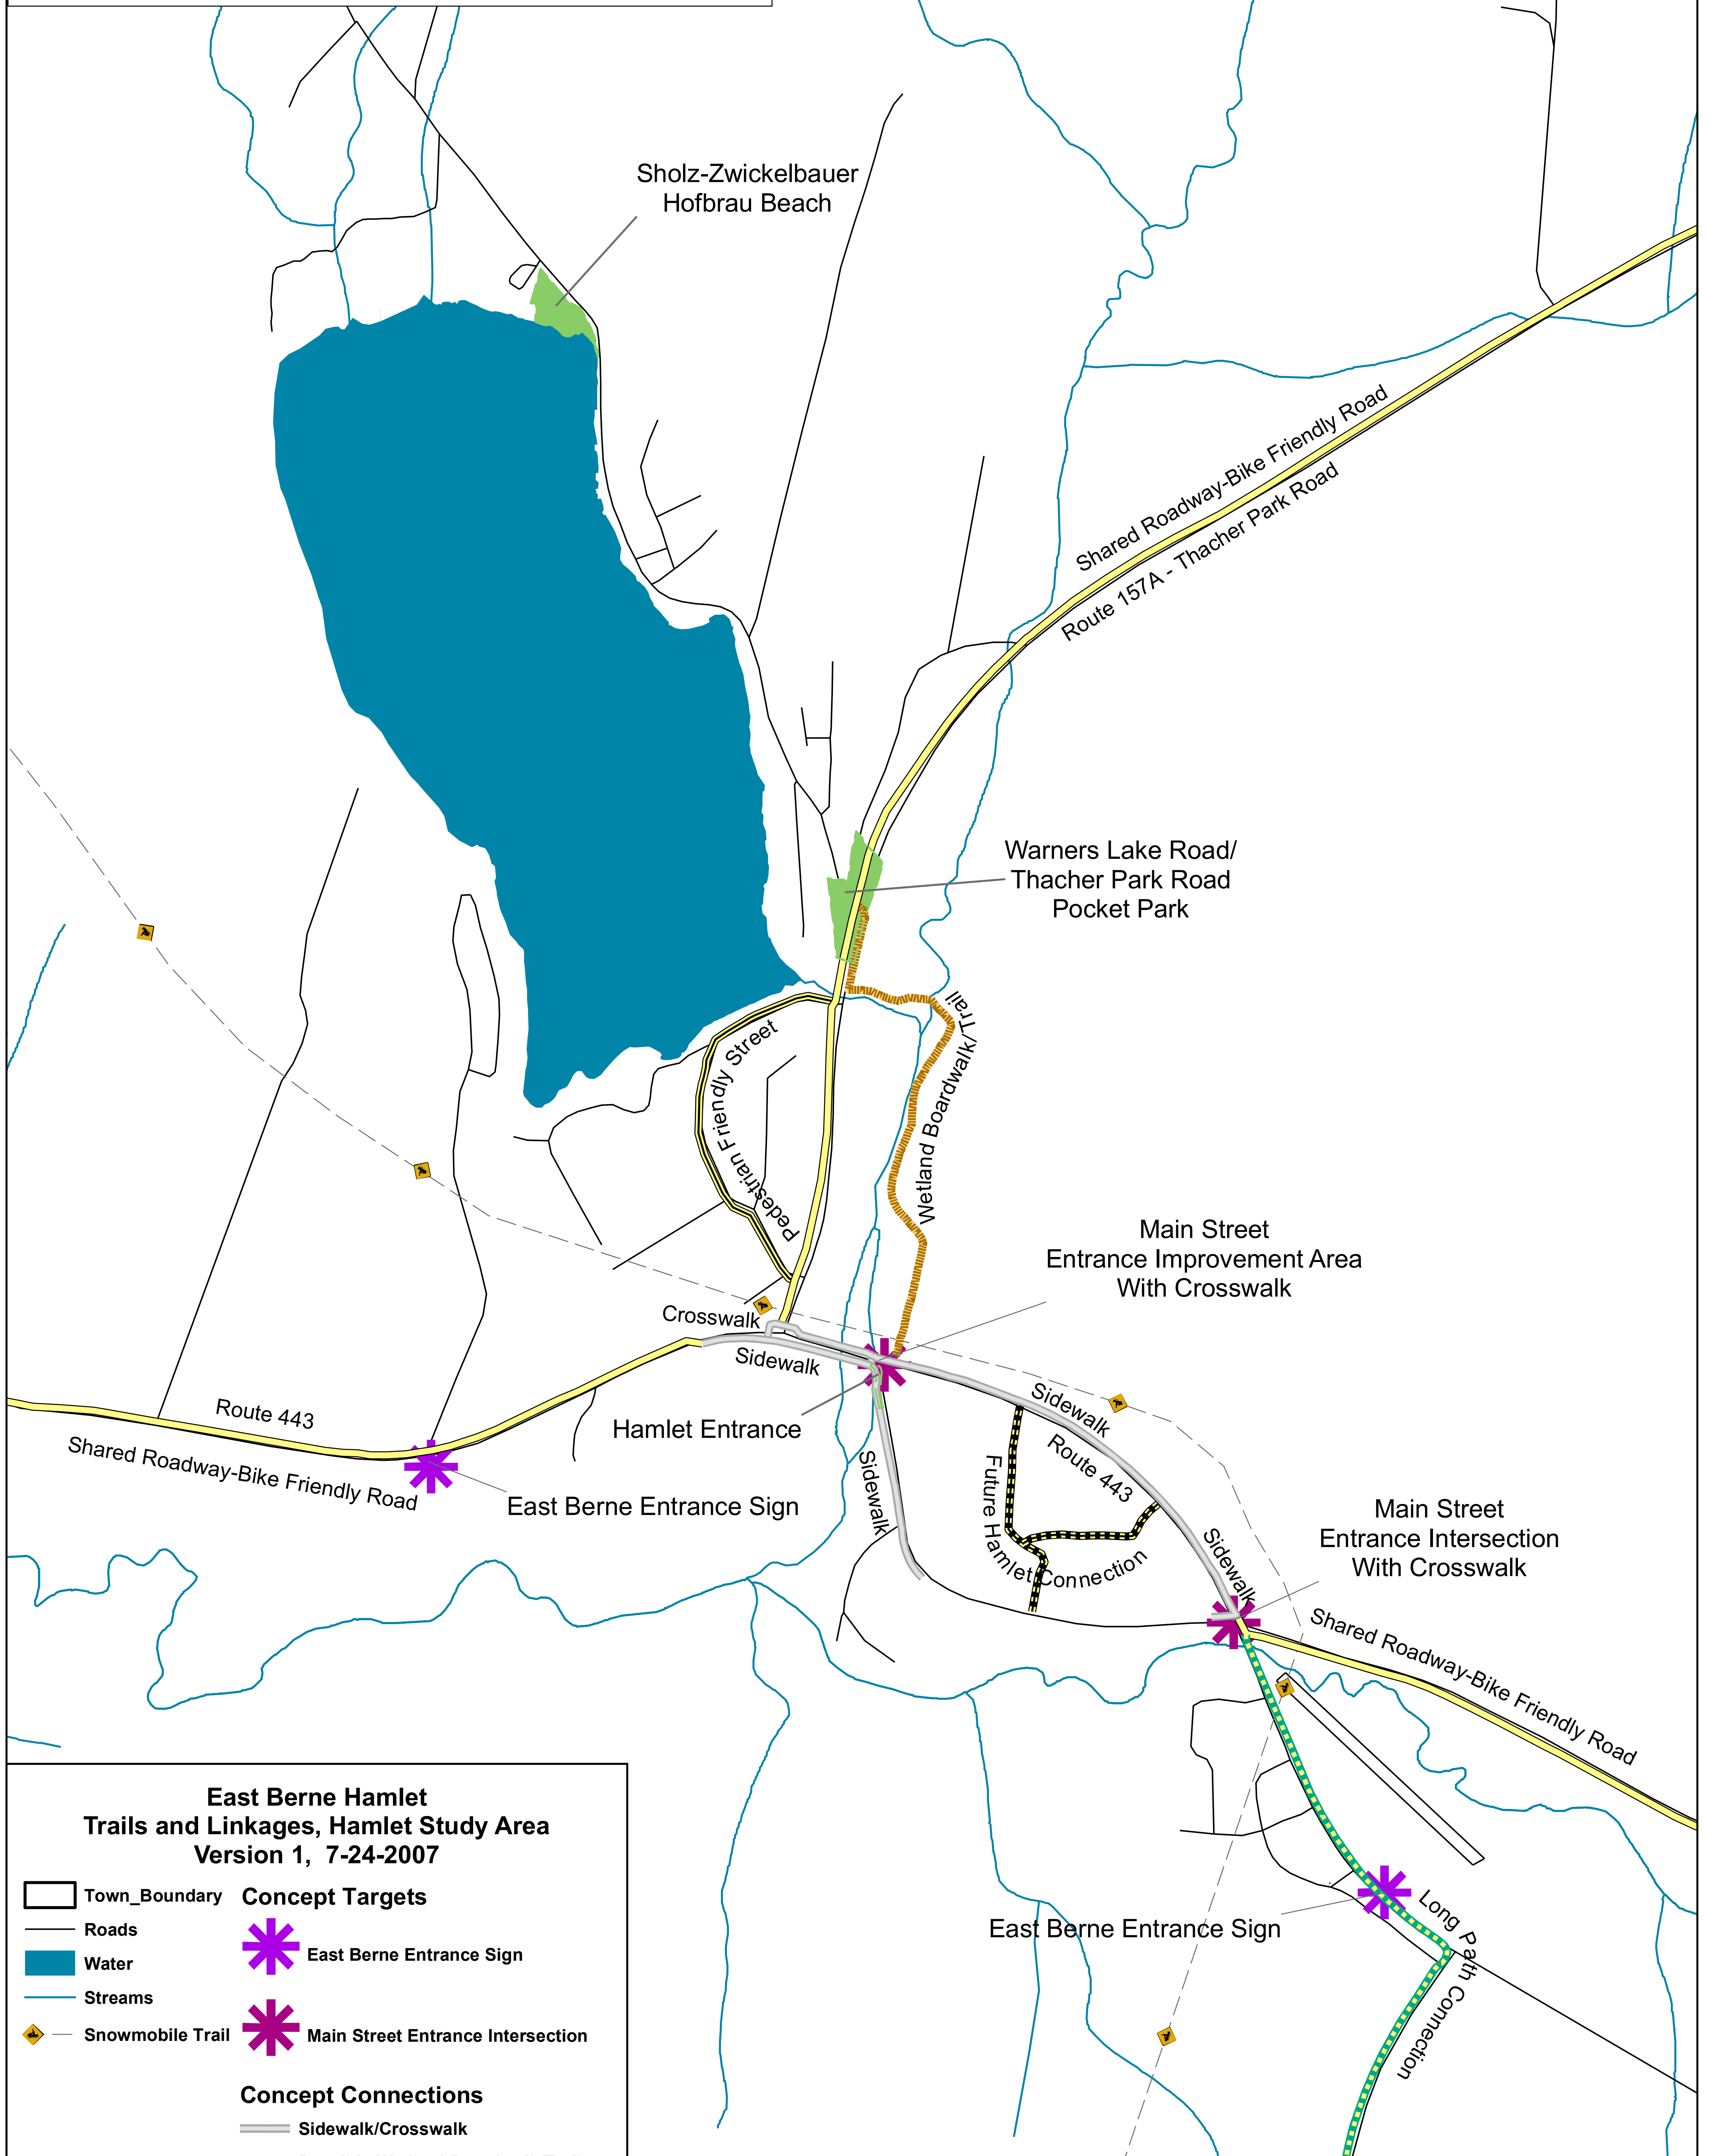

Town of Berne Hamlet of East Berne Albany County, NY

Community Planning & Environmental Associates
 Nan Stolzenburg, AICP - www.planningbetterplaces.com
 152 Stolzenburg Road, Berne, NY 12023
 Don Meltz, Planning and GIS - www.donmeltz.com

East Berne Hamlet Trails and Linkages, Hamlet Study Area Version 1, 7-24-2007

	Town_Boundary	Concept Targets
	Roads	
	Water	
	Streams	
	Snowmobile Trail	
Concept Connections		
	Sidewalk/Crosswalk	
	Possible Wetland Boardwalk/Trail	
	Pedestrian Friendly Street	
	Shared Roadway-Bike Friendly Road	
	Future Hamlet Connection	
	Long Path Connection	