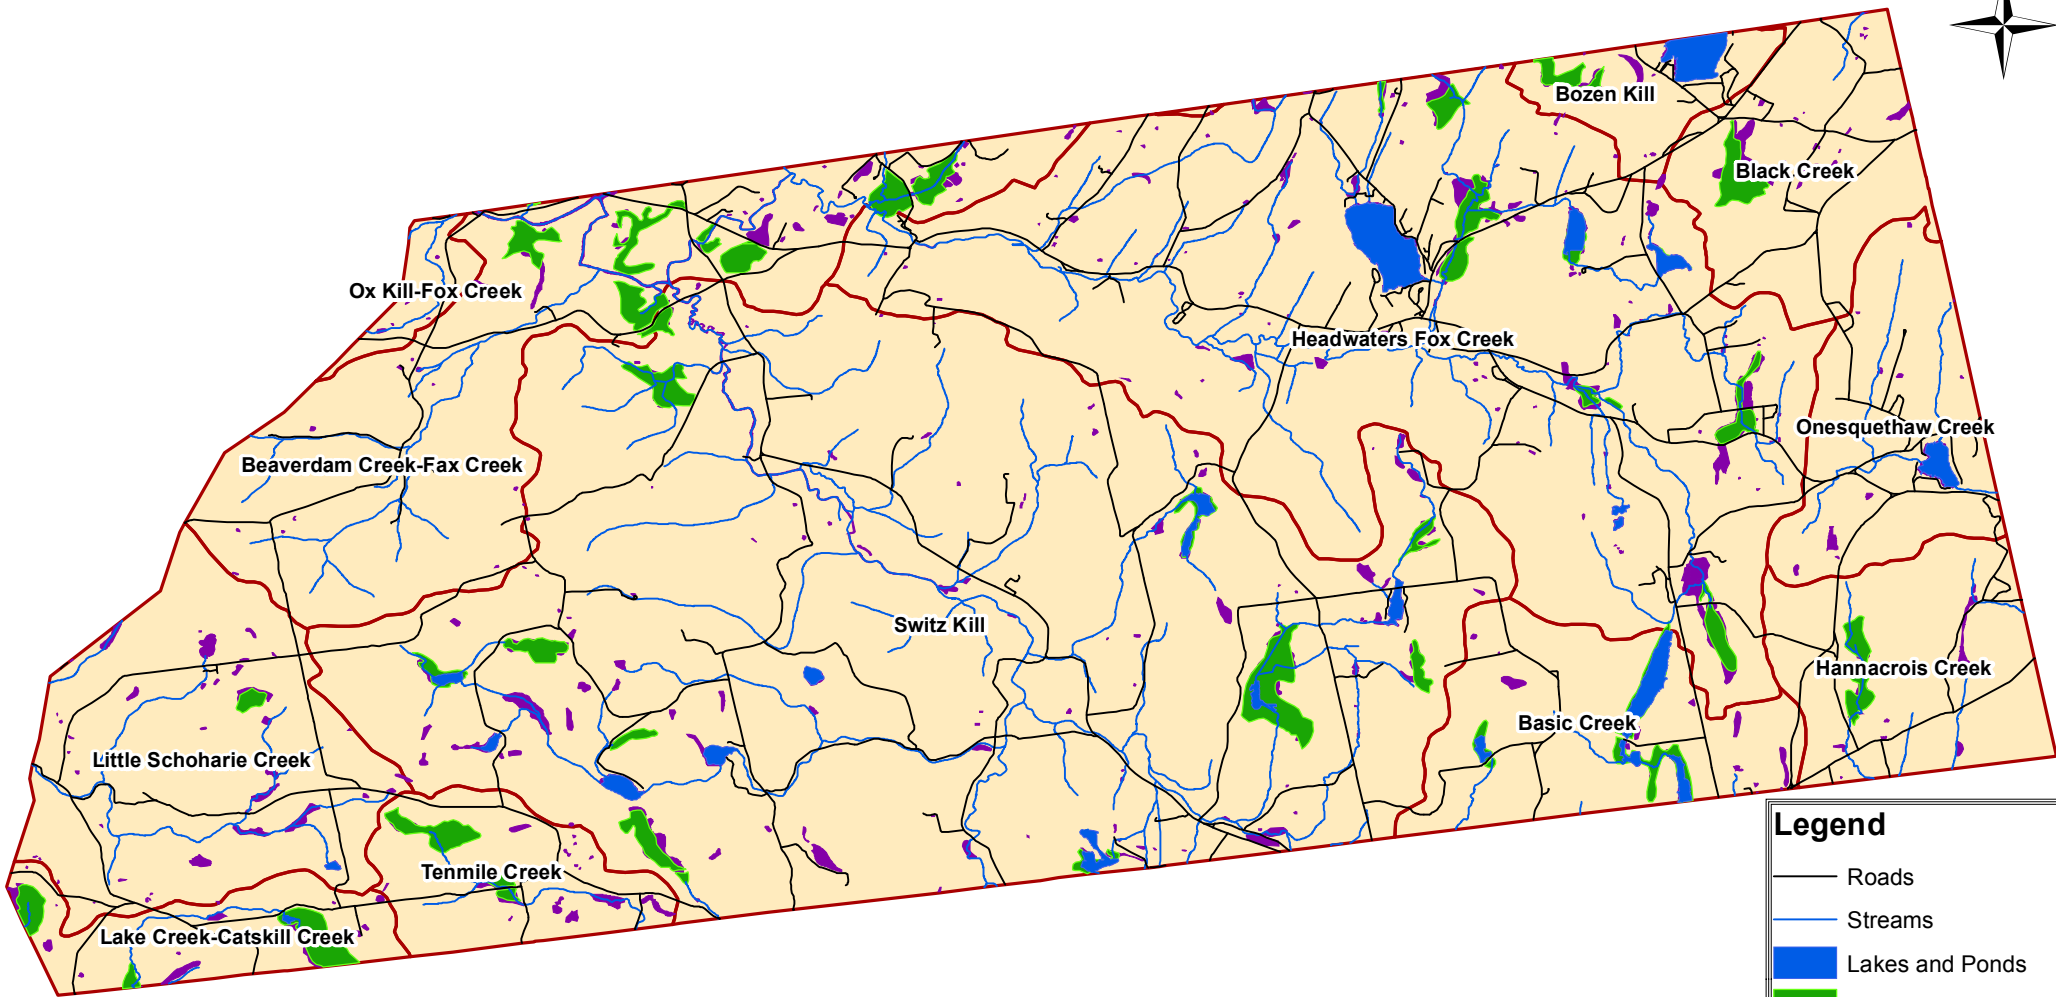

# Berne, NY DEC and NWI Wetlands HUC 12 Watershed

Ox Kill-Fox Creek

Beaverdam Creek-Fax Creek

Little Schoharie Creek

Lake Creek-Catskill Creek

Tenmile Creek

Switz Kill

Headwaters Fox Creek

Bozen Kill

Black Creek

Onesquethaw Creek

Hannacrois Creek

Basic Creek

**Legend**

- Roads
- Streams
- Lakes and Ponds
- DEC Wetlands
- NWI Wetlands
- Town Border
- HUC 12 Watersheds