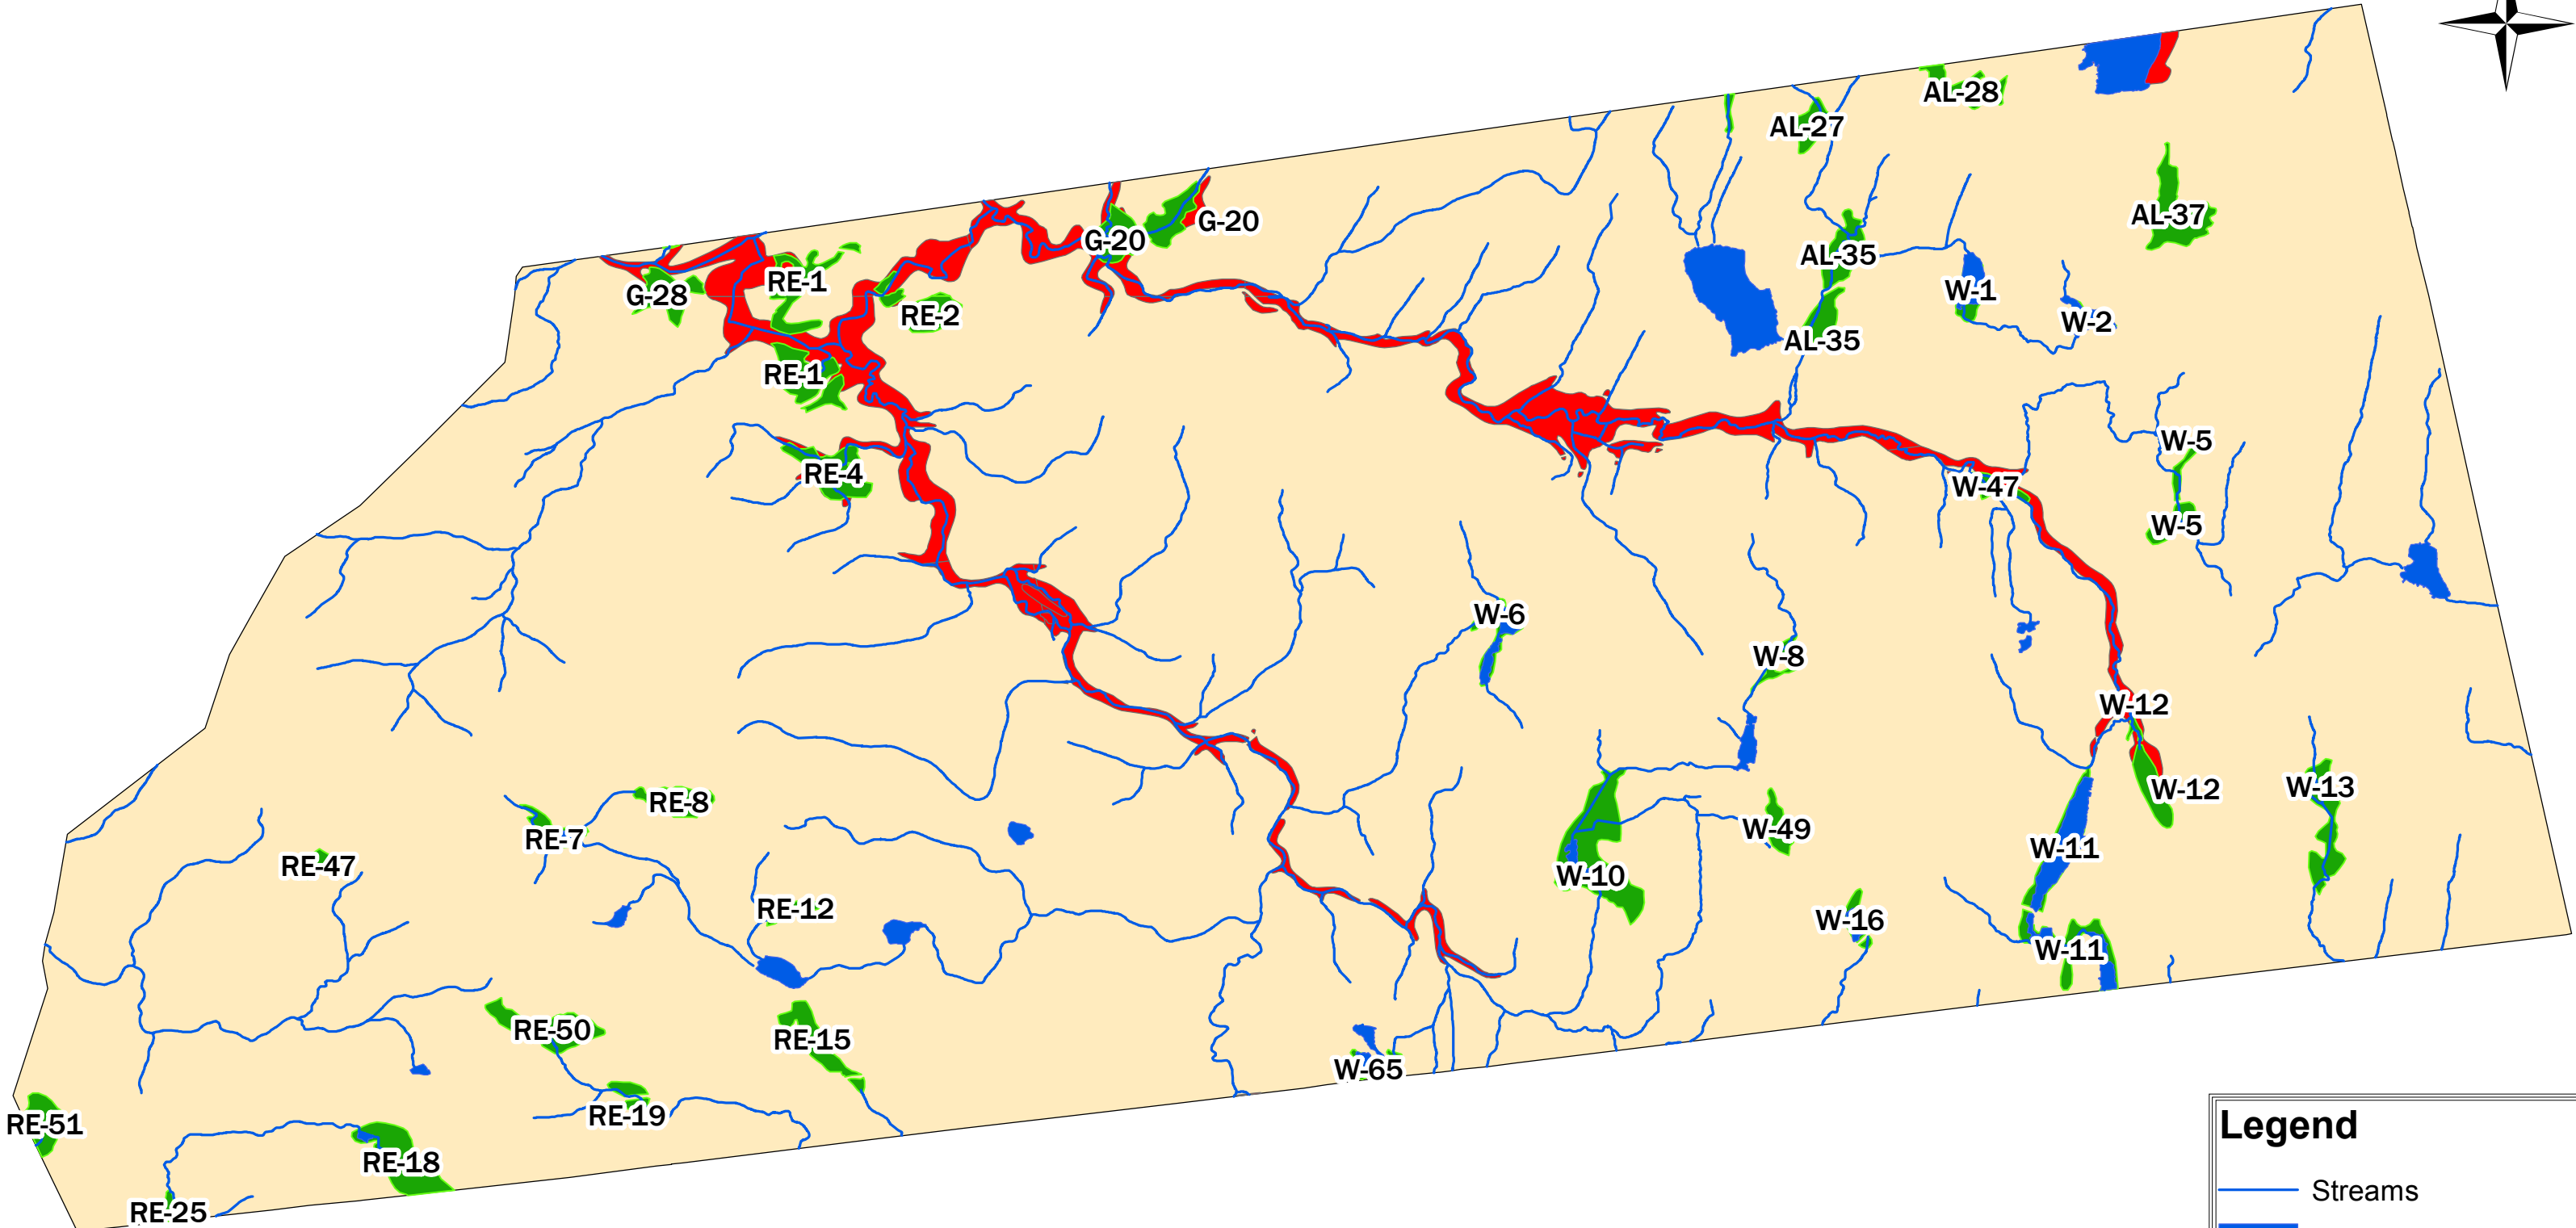

Berne, NY

DEC Wetlands and FEMA 100 Year (1%) Floodzone

Legend

- Streams
- Lakes and Ponds
- DEC Wetlands
- FEMA 1% Floodzone
- Town Border