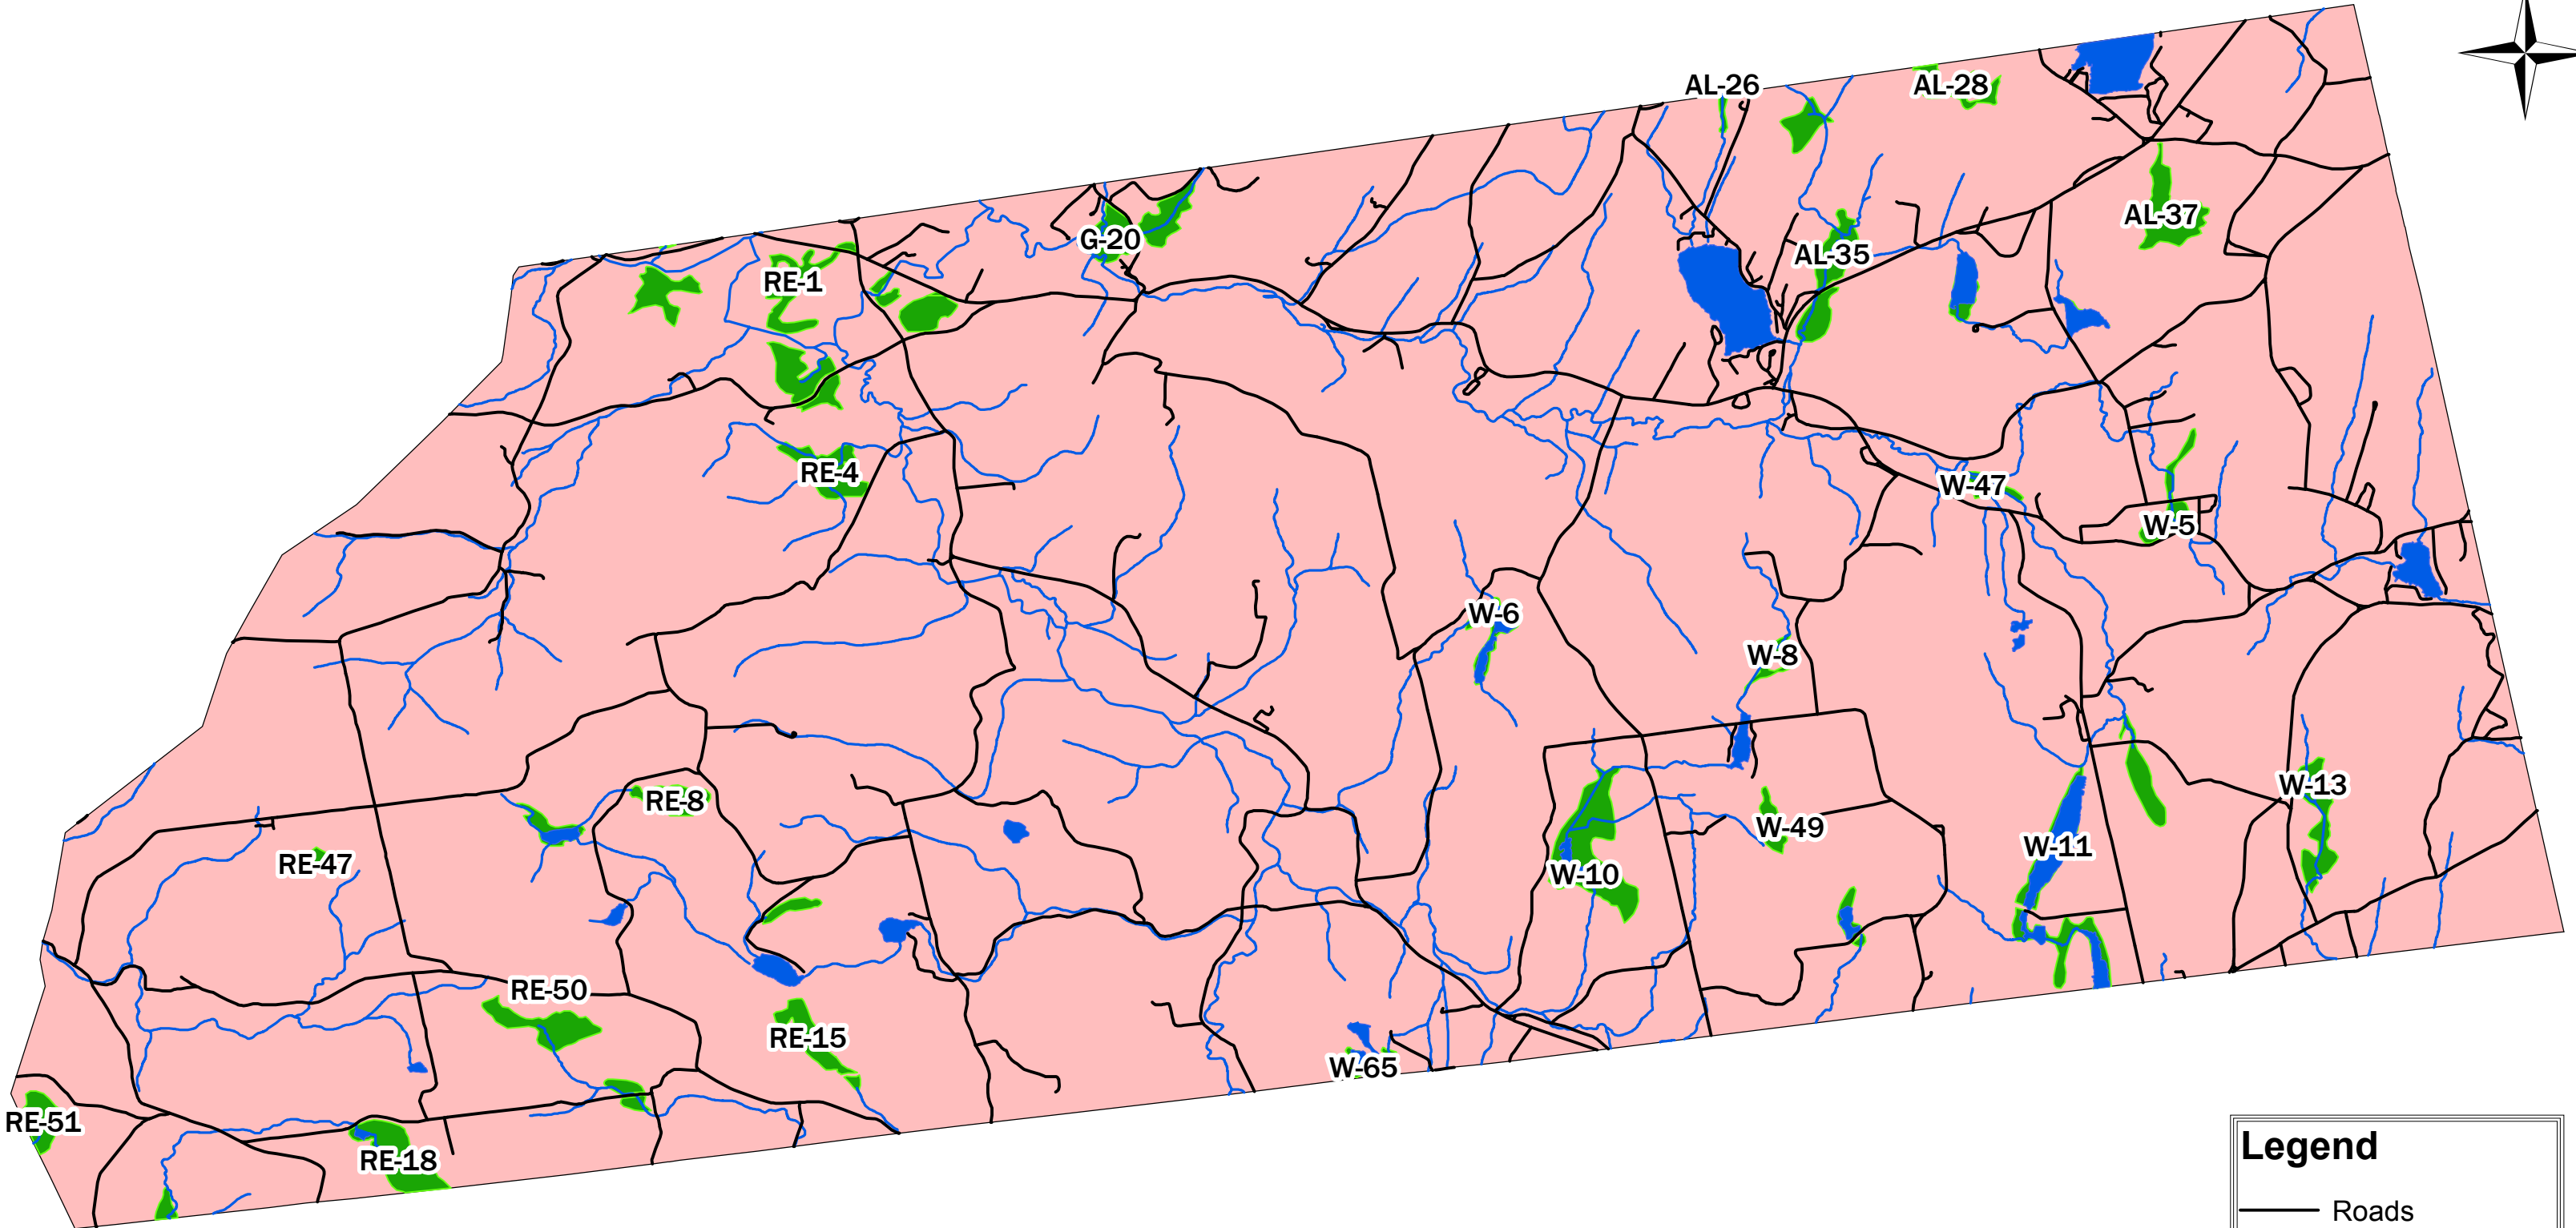

# Berne, NY DEC Wetlands

**Legend**

- Roads
- Streams
- Lakes and Ponds
- DEC Wetlands
- Town Border