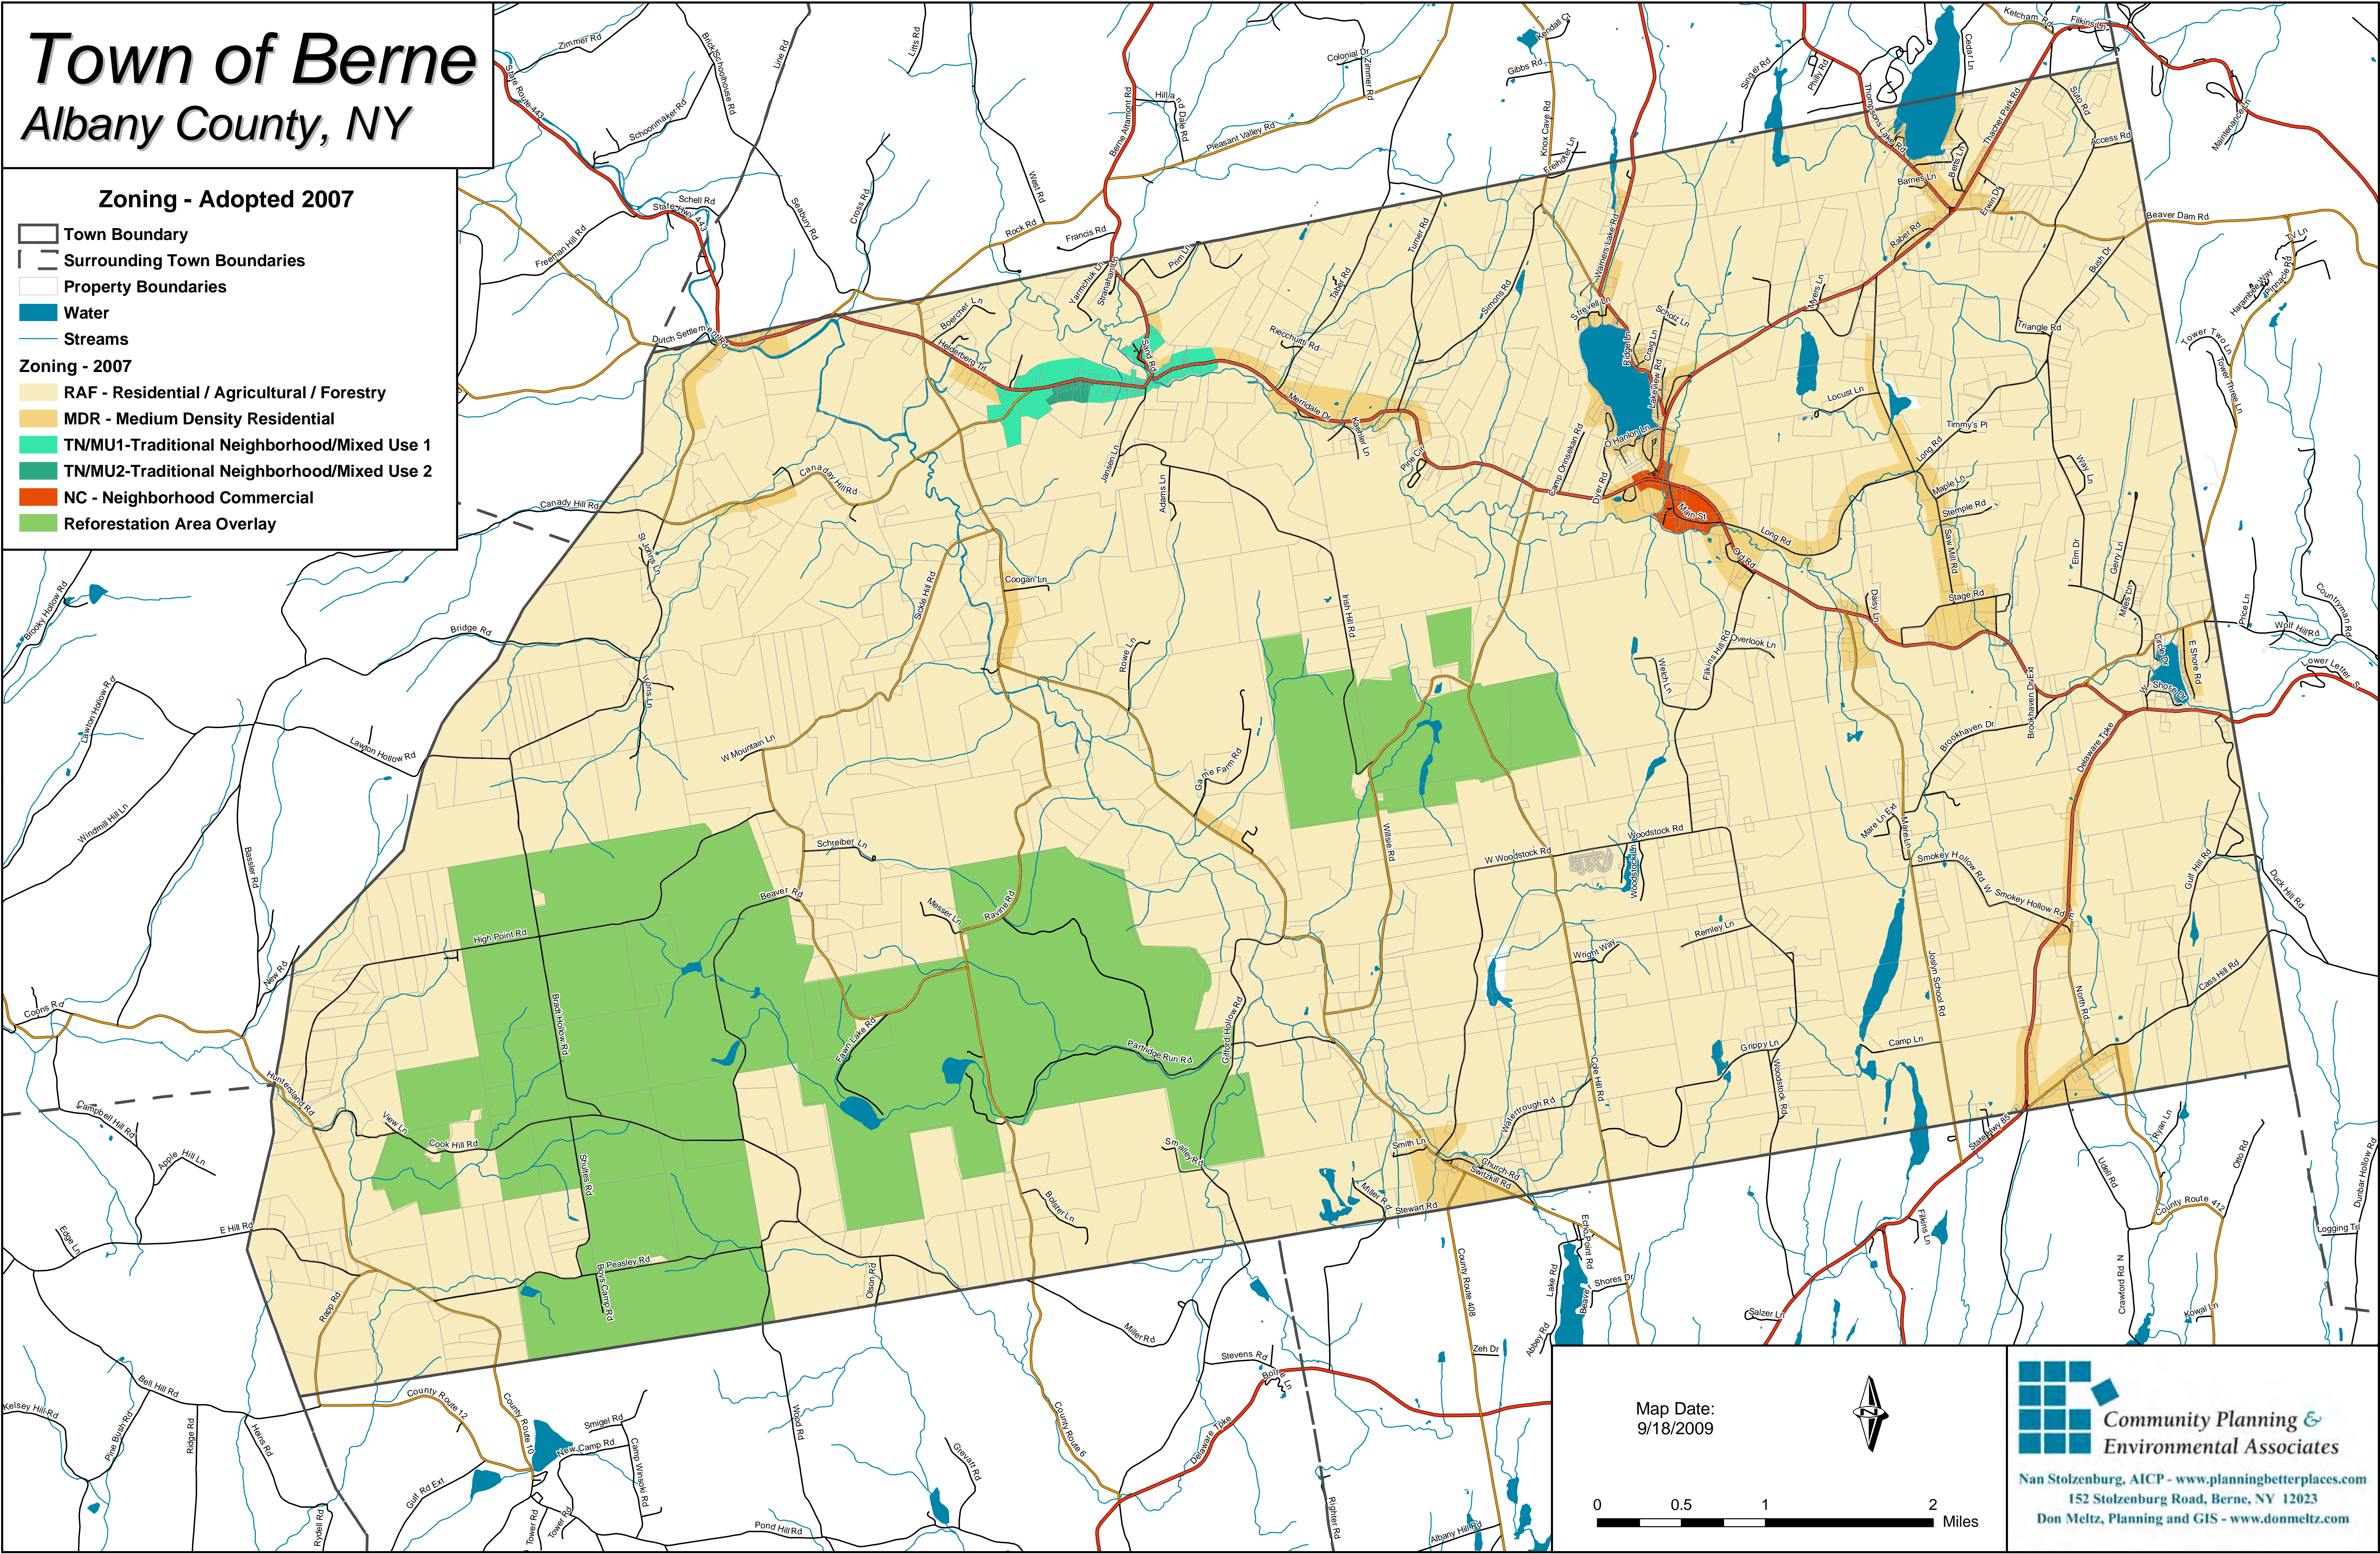

# Town of Berne

## Albany County, NY

### Zoning - Adopted 2007

-  Town Boundary
-  Surrounding Town Boundaries
-  Property Boundaries
-  Water
-  Streams

- Zoning - 2007**
-  RAF - Residential / Agricultural / Forestry
-  MDR - Medium Density Residential
-  TN/MU1-Traditional Neighborhood/Mixed Use 1
-  TN/MU2-Traditional Neighborhood/Mixed Use 2
-  NC - Neighborhood Commercial
-  Reforestation Area Overlay