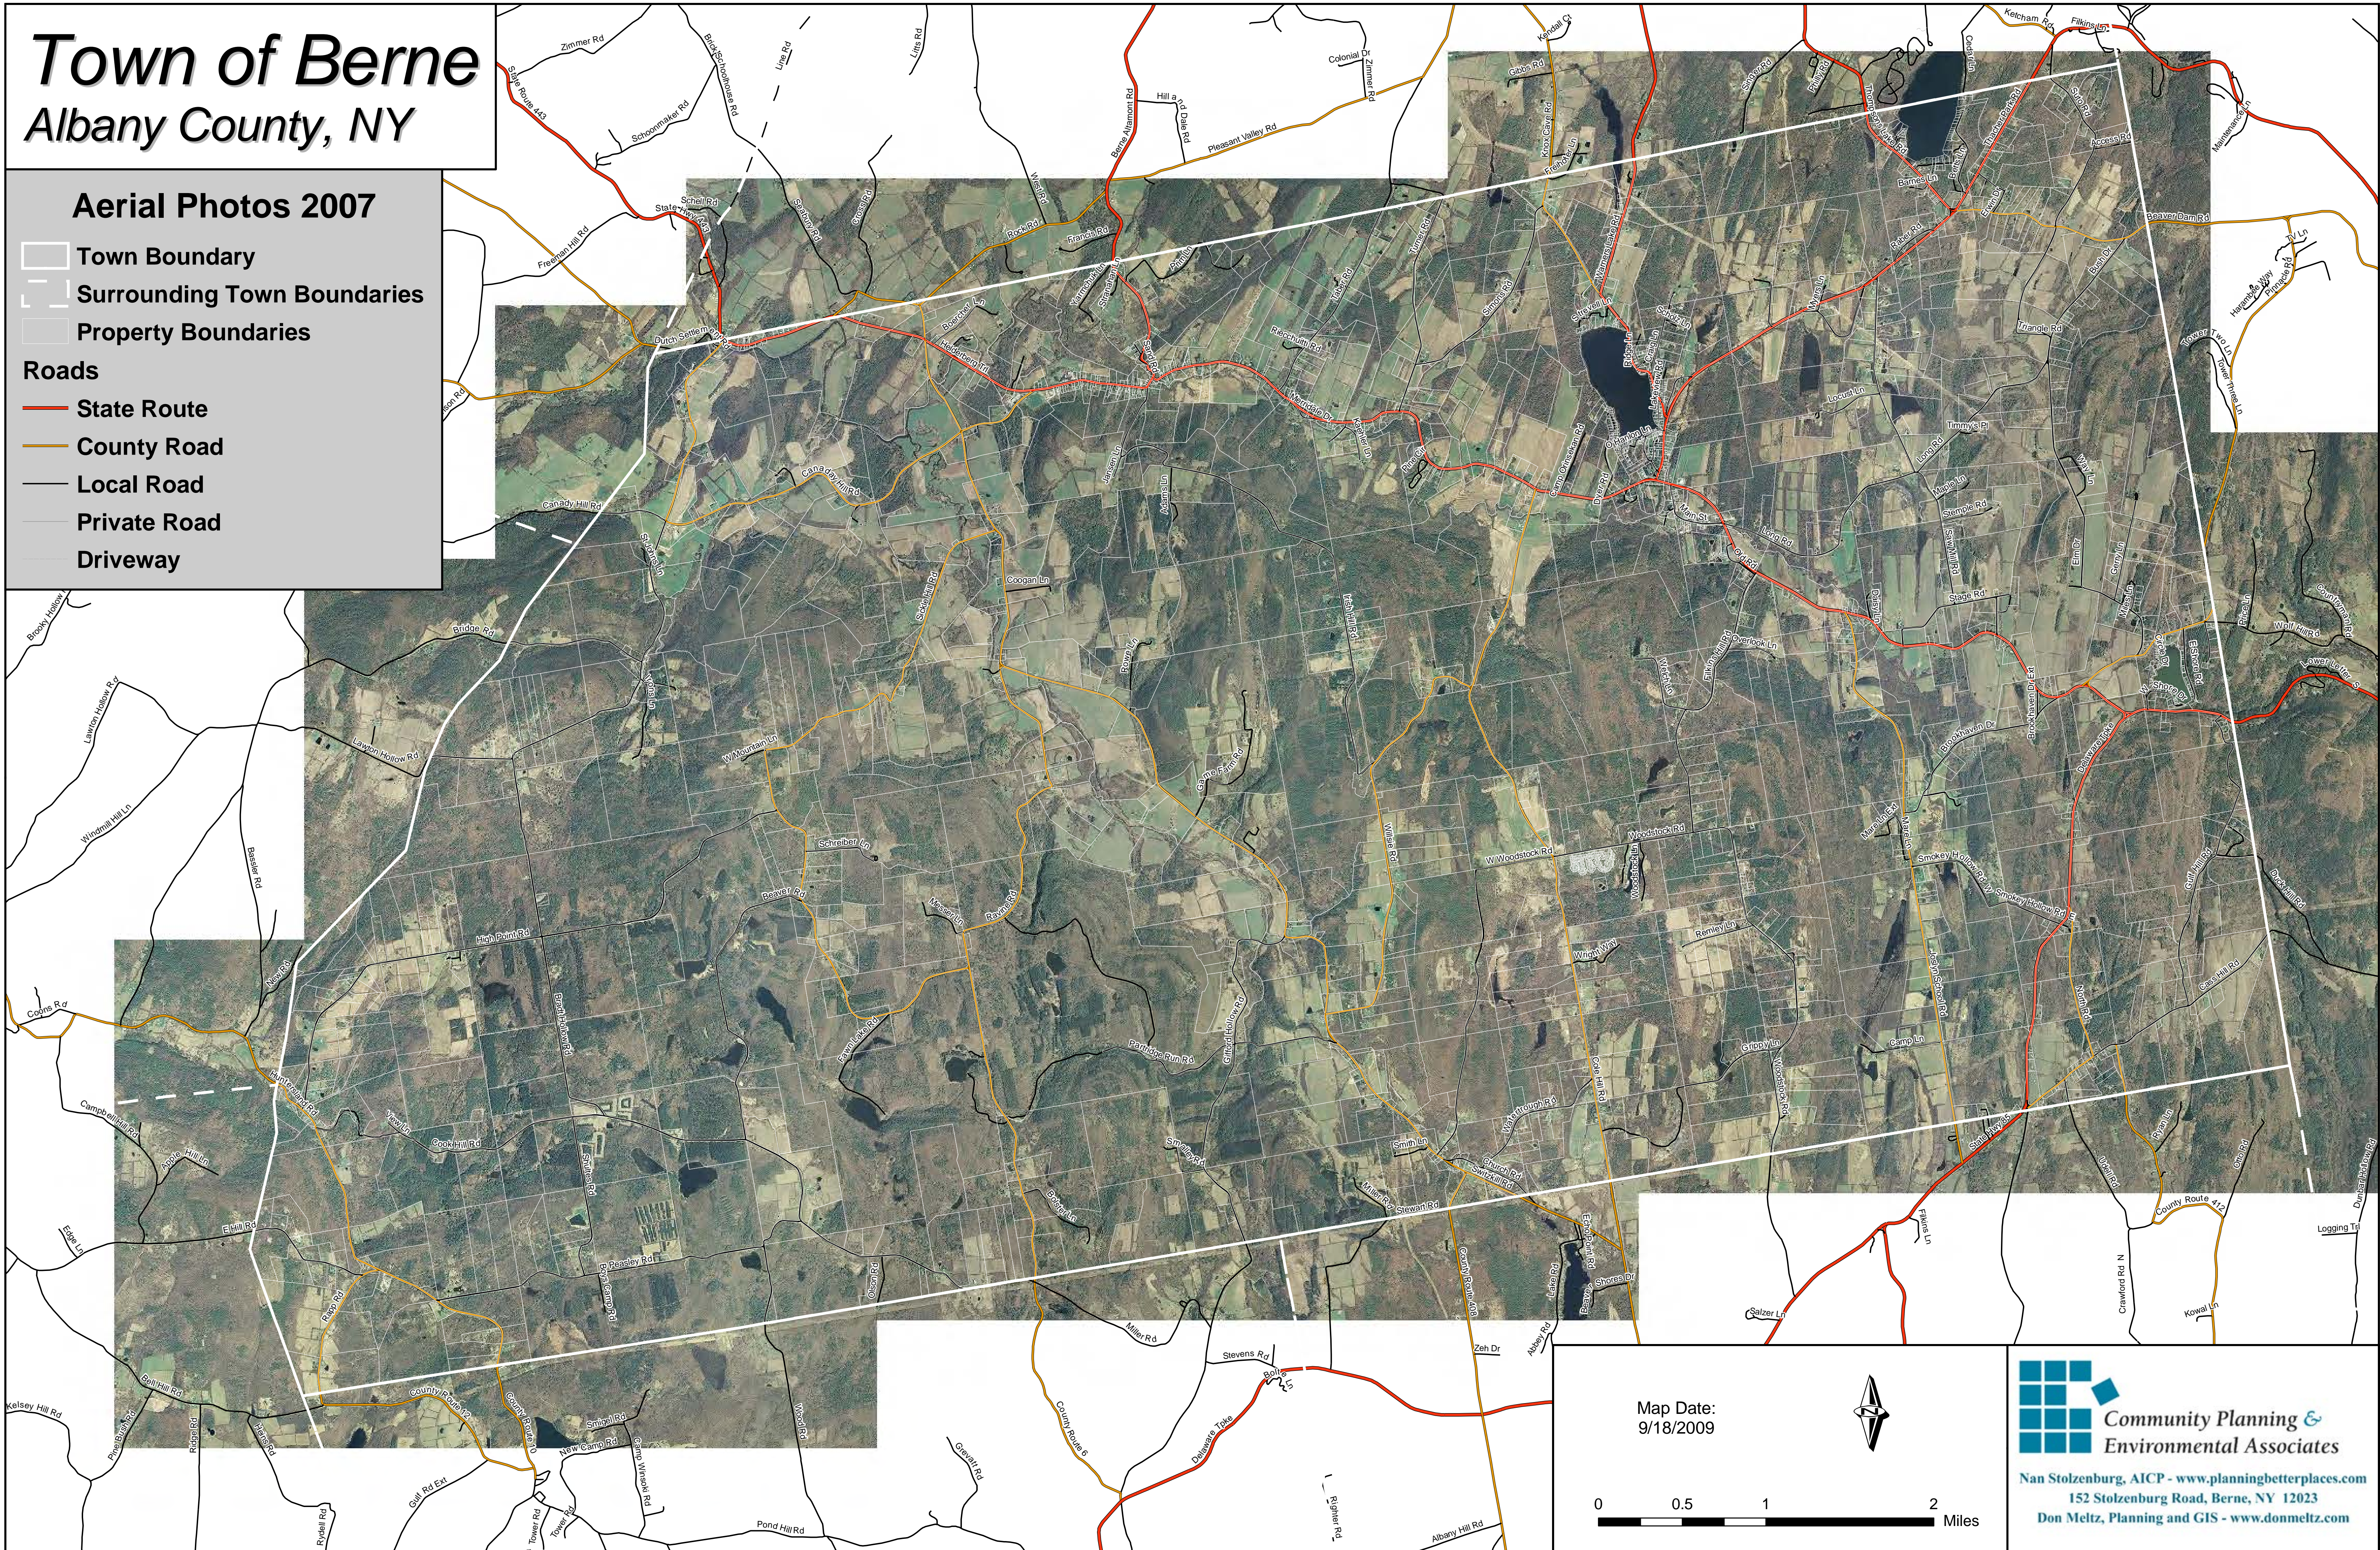

Town of Berne

Albany County, NY

Aerial Photos 2007

-  Town Boundary
-  Surrounding Town Boundaries
-  Property Boundaries

Roads

-  State Route
-  County Road
-  Local Road
-  Private Road
-  Driveway

Map Date:
9/18/2009